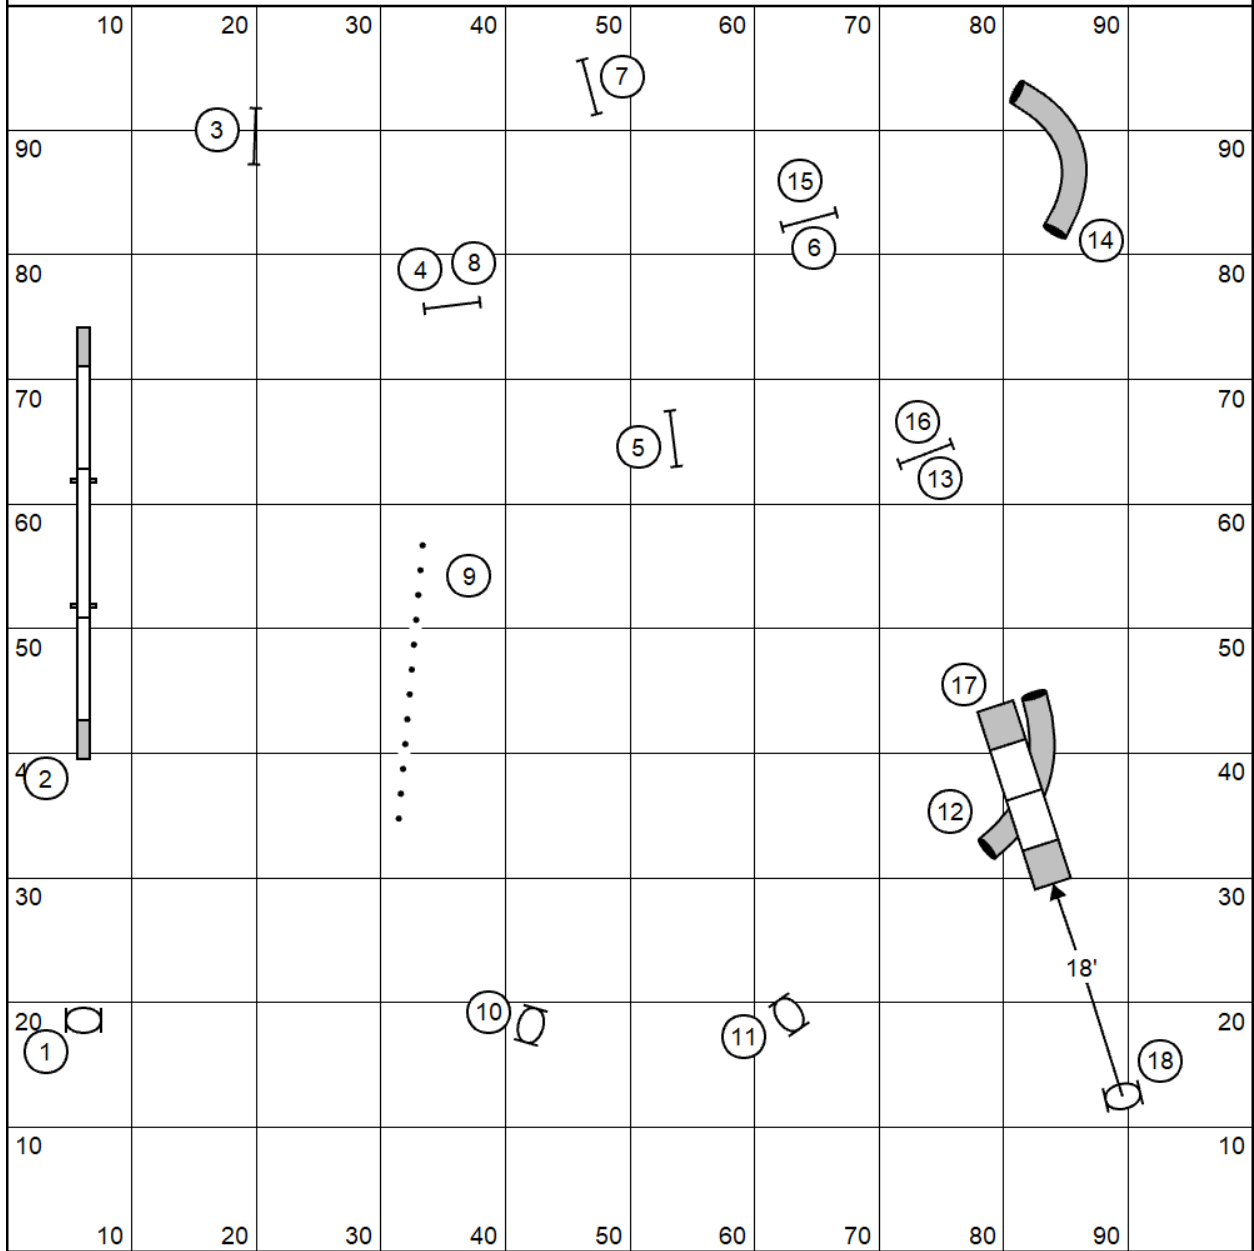

1010 Aina Elite Jumpers

Designer: Jeff Lyons

1010 Aina Open Jumpers

Designer: Jeff Lyons

1010 Nalu Touch n Go EON

Designer: Jeff Lyons

1010 Nalu ER2

Designer: Jeff Lyons

1010 Nalu OR1

Designer: Jeff Lyons

1010 Nalu NR2

Designer: Jeff Lyons