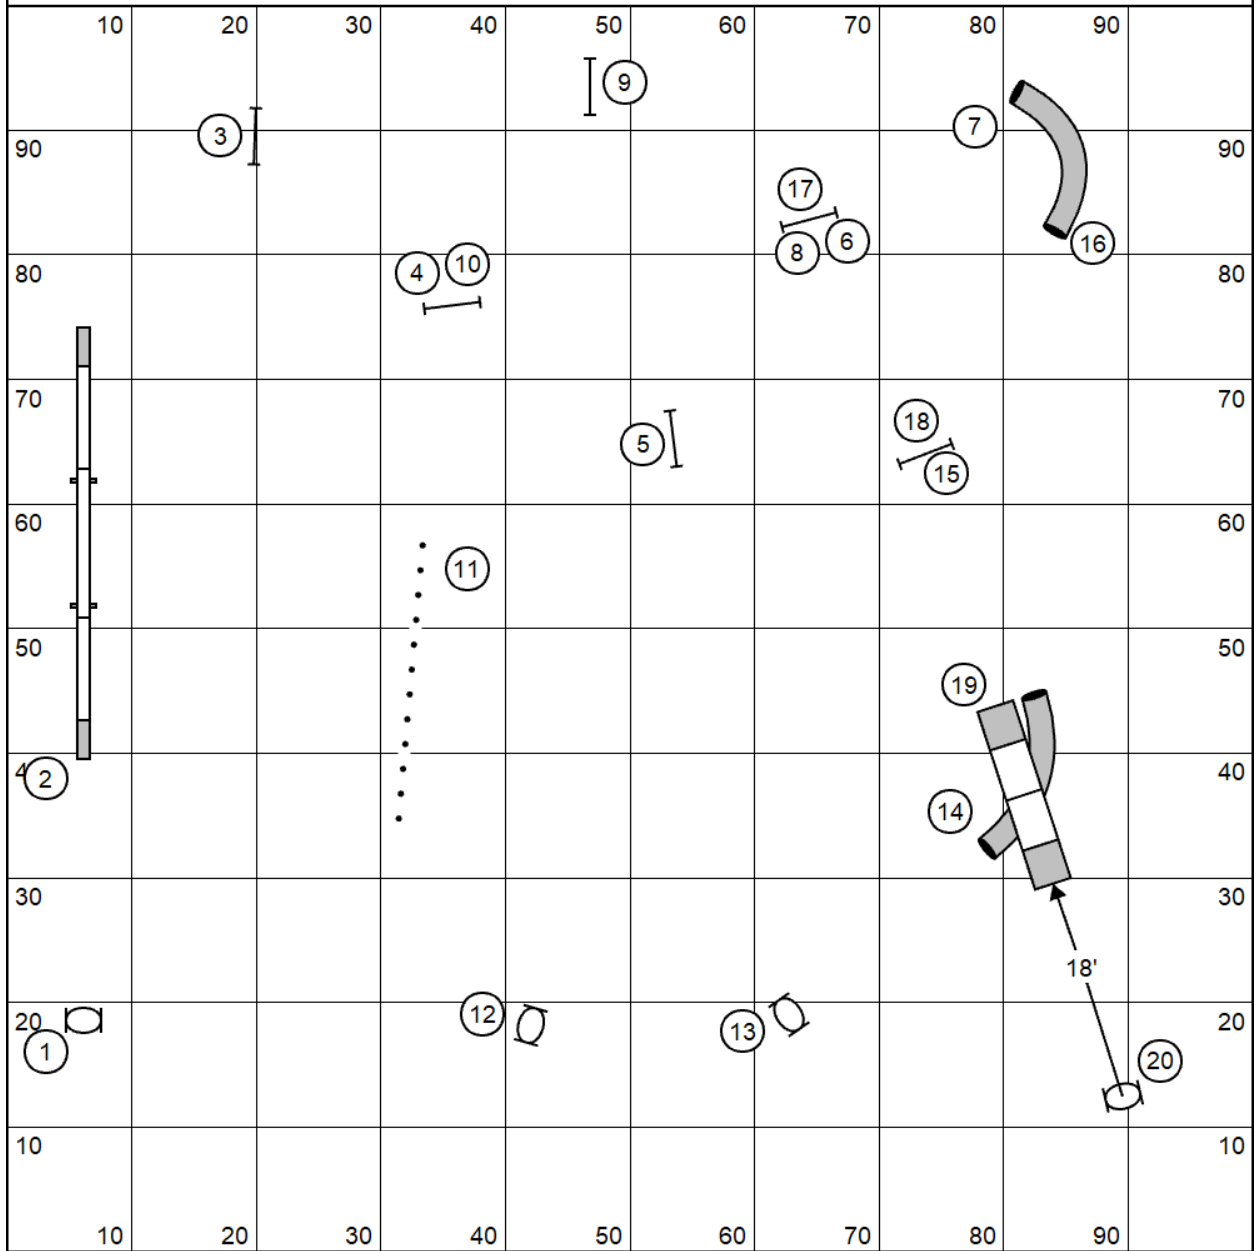

1010 Aina Elite Jumpers

Designer: Jeff Lyons

1010 Aina Open Jumpers

Designer: Jeff Lyons

1010 Nalu Touch n Go EON

Designer: Jeff Lyons

1010 Nalu ER2

Designer: Jeff Lyons