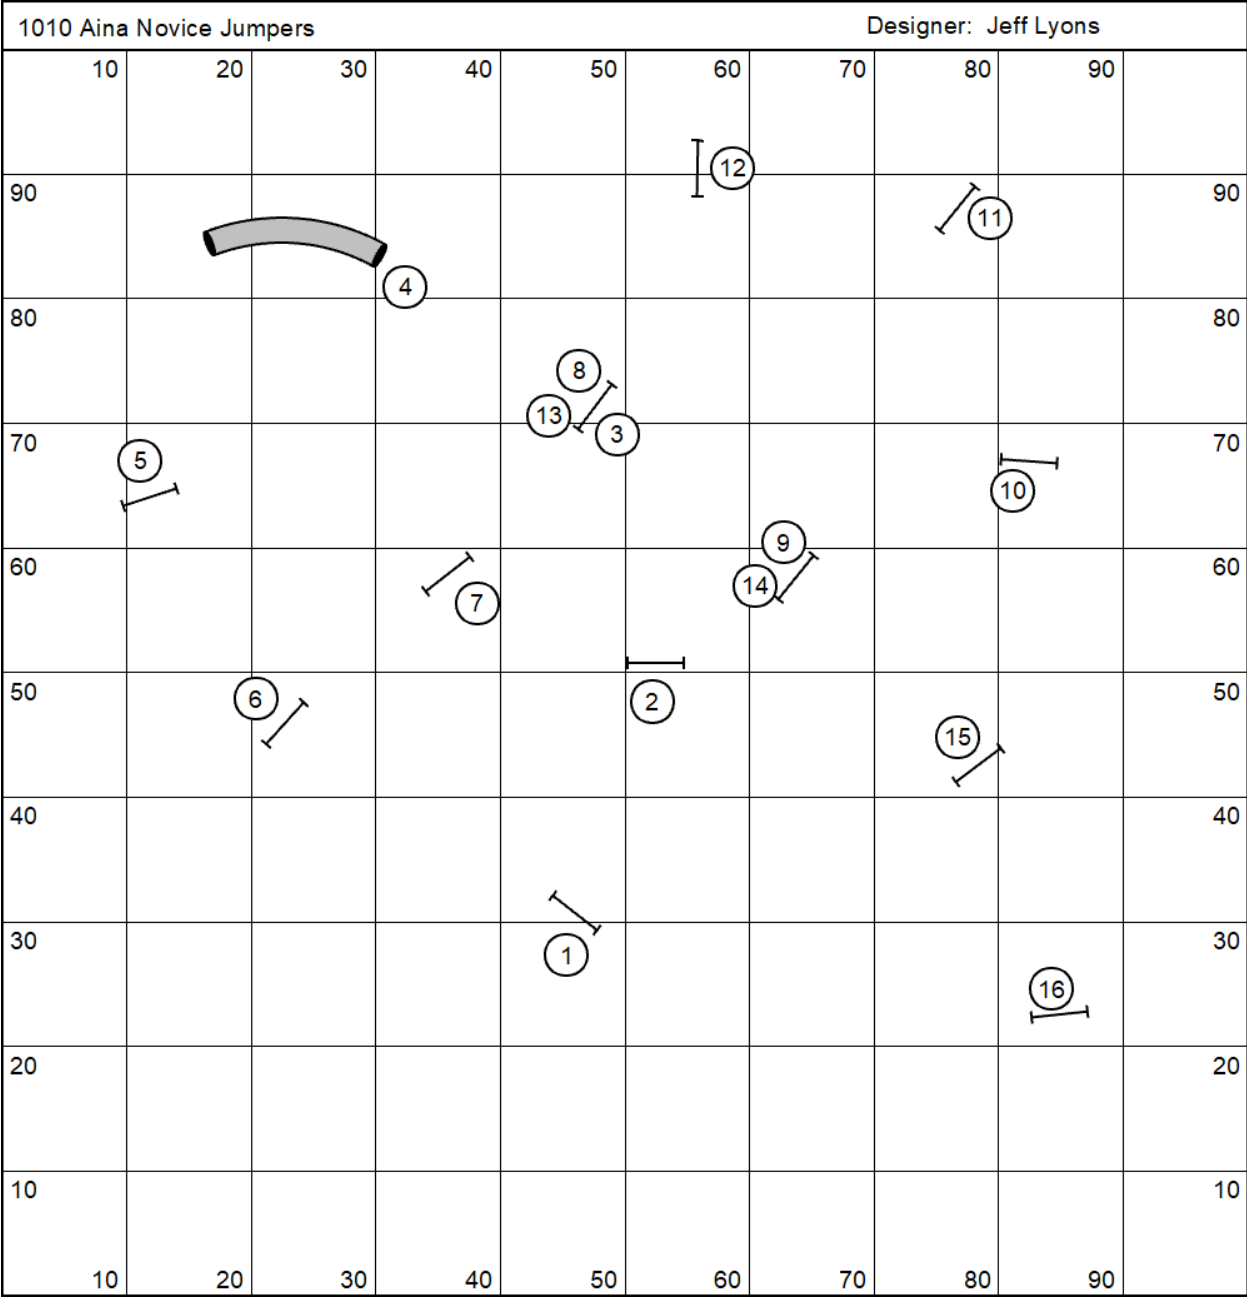

1010 Aina Elite Jumpers

Designer: Jeff Lyons

1010 Aina Open Jumpers

Designer: Jeff Lyons

1010 Nalu Touch n Go EON

Designer: Jeff Lyons

1010 Nalu ER2

Designer: Jeff Lyons