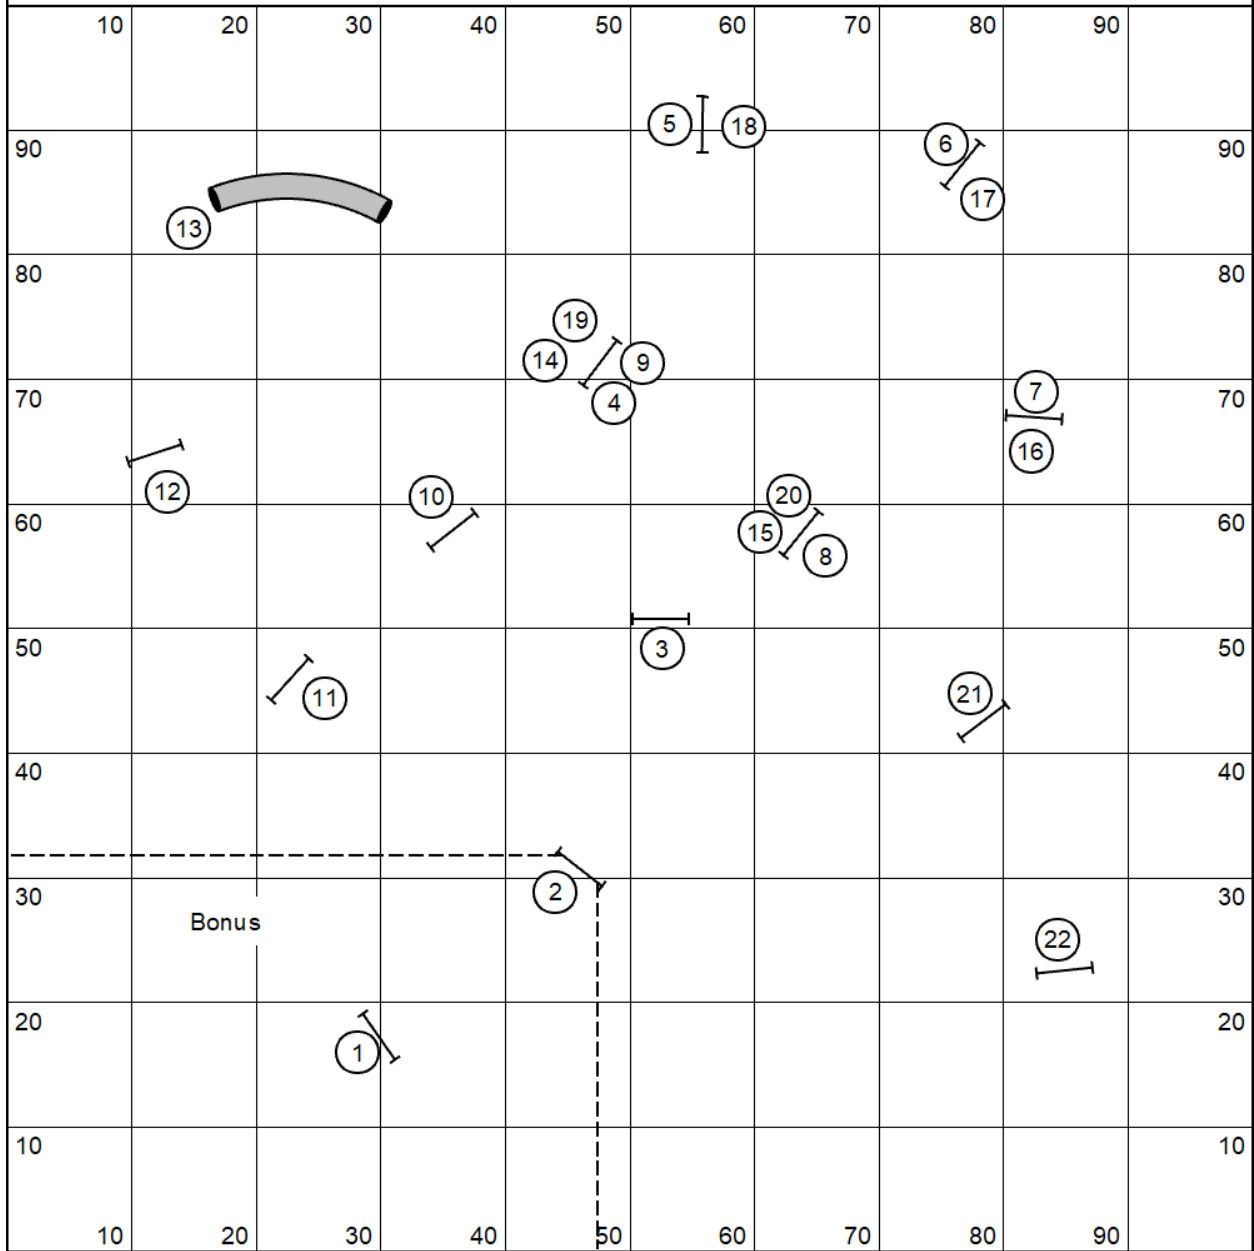

1010 Aina Elite Jumpers

Designer: Jeff Lyons

1010 Aina Open Jumpers

Designer: Jeff Lyons

1010 Nalu Touch n Go EON

Designer: Jeff Lyons

1010 Nalu ER2

Designer: Jeff Lyons